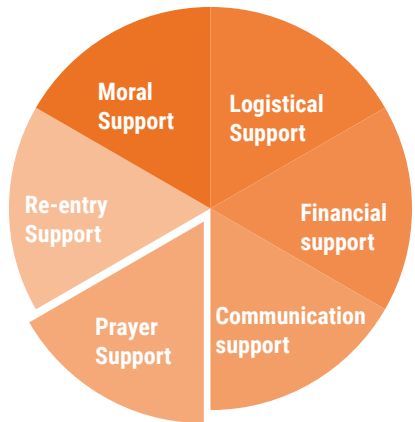

4 key steps for sending effectively

in partnership with the local church

1

IDENTIFY

Who is keen to be sent? Identify those who have a heart for mission.

2

MENTOR

Walk alongside them. Nurture them.

3

GET IN TOUCH

Call us. We are ready to walk alongside you.

4

PARTNERSHIP

Once the decision is made to be sent, we work together to equip & prepare.

WHAT DOES EFFECTIVE SENDING LOOK LIKE?

More info ecmnewzealand.org/send